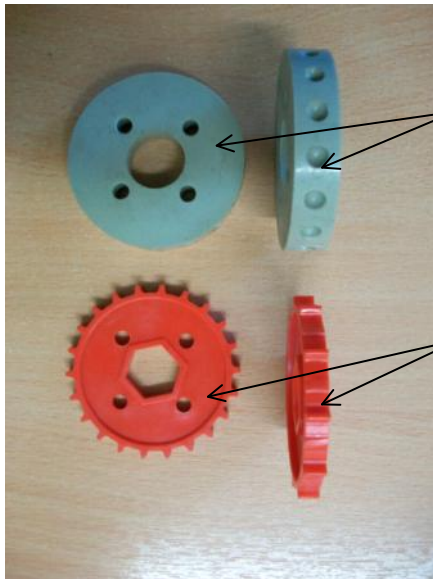

SEED ROLLERS

31 March 2010
08:44

AIR 8 / AIR16 FINE ROLLER ENDCAP STYLE CHANGES

17 STOP = KIT TO REDUCE OUTLET BY 1 ON ROLLERS USING 12MM WIDE SEGMENTS
17MICROSTOP = KIT TO REDUCE OUTLET BY 1 ON ROLLERS USING 6MM WIDE SEGMENTS

AIR 8 / AIR 16 GRASS ROLLER